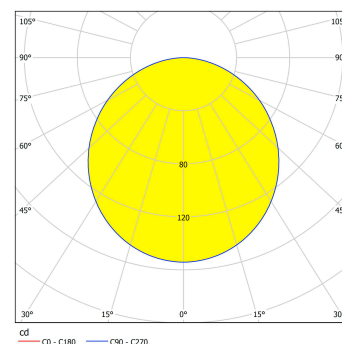

Project _____

Notes _____

Amount _____

Date _____

FUEVA 1 PRO recessed light 64611

PRODUCTSHEET

Technical Information

Material number	64611
Type	recessed light
max. Wattage (1)	5,5W
Illuminant Type (1)	LED
Lumen with Cover	440
Kelvin Complete	4000K
Glass/Shade Material	plastic
Function	LED not replaceable
Directional Light	ZZDIRLI_N
Beamangle (in °)	112
Operation Voltage	300mA
Article Length (in mm)	120
Article Width (in mm)	120
Article Height (in mm)	30
Installation Depth (in mm)	40
Protection Degree	IP20
Protection Class	2
Net Weight (in kg)	0.29
Colour Tolerance (LED, SDCM)	3
Enclosure Material	cast metal
Enclosure Colour	satın nickel
lifetime (Lx)	L70
Nominal Lifetime (in h)	50000
Serial name	FUEVA 1 PRO

5,5W

700lm

□ 108
X108